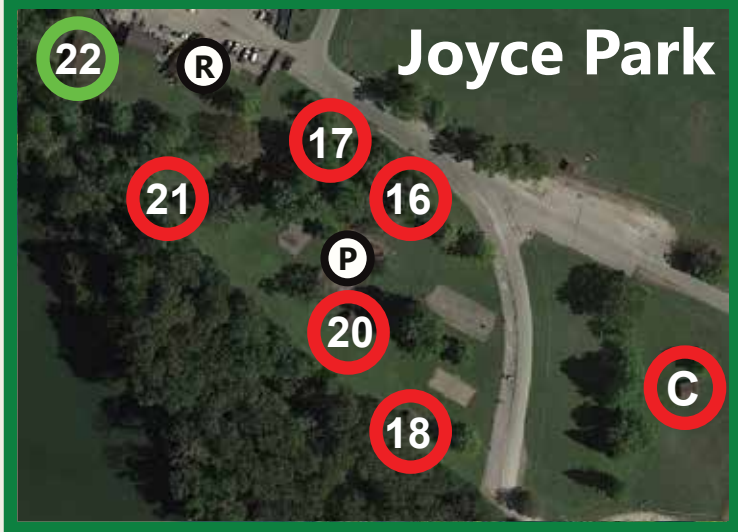

Millikin Woods

Jim Grimm Park

Veterans Park

Joyce Park

Crawford Woods

PICNIC SHELTERS

Millikin Woods

10, 11, 13: \$30 resident/\$40 non-resident
9, 12, 15: \$40 resident/\$50 non-resident
14: \$50 resident/\$60 non-resident

Crawford Woods

4: \$30 resident/\$40 non-resident
5, 6, 7: \$40 resident/\$50 non-resident

Joyce Park

22: \$75 resident/\$85 non-resident
Cabin: \$50 resident/\$60 non-resident
Others: \$40 resident/\$50 non-resident

Jim Grimm Park

23: \$40 resident/\$50 non-resident
24: \$50 resident/\$60 non-resident

Veterans Park

1: \$40 resident/\$50 non-resident
2, 3: \$30 resident/\$40 non-resident

Call
513-785-7055
For availability

- 4 six-foot tables
- 4 eight-foot tables
- 6 six-foot tables
- 8 six-foot tables
- 12 six-foot tables
- Spraygrounds
- Playgrounds
- Restrooms