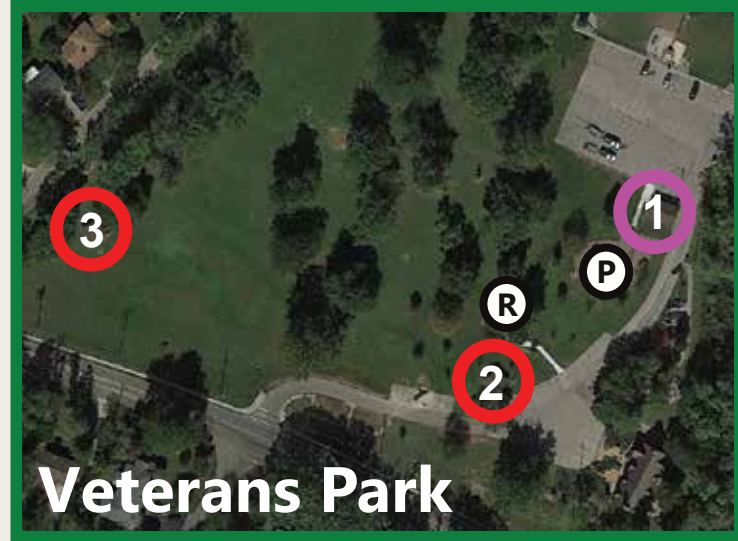

Millikin Woods

Jim Grimm Park

Veterans Park

Joyce Park

Crawford Woods

PICNIC SHELTERS

Millikin Woods

10, 11, 13: \$30 resident/\$40 non-resident
9, 12, 15: \$40 resident/\$50 non-resident
14: \$50 resident/\$60 non-resident

Crawford Woods

4: \$30 resident/\$40 non-resident
5, 6, 7: \$40 resident/\$50 non-resident

Joyce Park

22: \$75 resident/\$85 non-resident
Cabin: \$50 resident/\$60 non-resident
Others: \$40 resident/\$50 non-resident

- 4 six-foot tables
- 4 eight-foot tables
- 6 six-foot tables
- 8 six-foot tables
- 12 six-foot tables
- Spraygrounds
- Playgrounds
- Restrooms